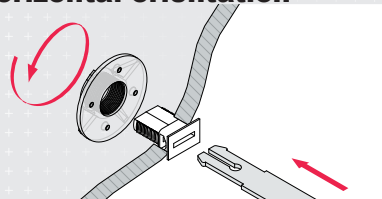

slot plate in silver finish

vertical orientation

display arm

code: 7001

length: 100mm
finished in powder coated silver

timber shoe shelf

code: 7002

softwhite 100 x 250

horizontal orientation

sign

code: 7003

acrylic 300x100

display tab

code: 7004

length: 100
acrylic

stock items marked: