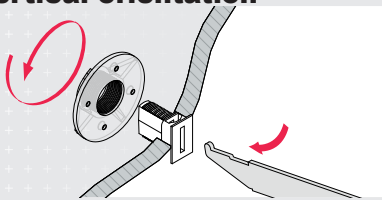

AXIS

AXIS

about axis

Slots may be installed both horizontally and vertically.

Ideal for display and signage applications.

May be integrated with other systems.

Special items available on request.

code: 7000

slot plate in silver finish

vertical orientation

display arm

code: 7001

length: 100mm
finished in powder coated silver

timber shoe shelf

code: 7002

softwhite 100 x 250