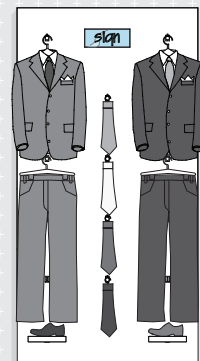

AXIS

AXIS

about axis

Slots may be installed both horizontally and vertically.

Ideal for display and signage applications.

May be integrated with other systems.

Special items available on request.

code: 7000

slot plate in silver finish

vertical orientation

display arm

code: 7001

length: 100mm
finished in powder coated silver

timber shoe shelf

code: 7002

softwhite 100 x 250

horizontal orientation

sign

code: 7003

acrylic 300x100

display tab

code: 7004

length: 100
acrylic

stock items marked: