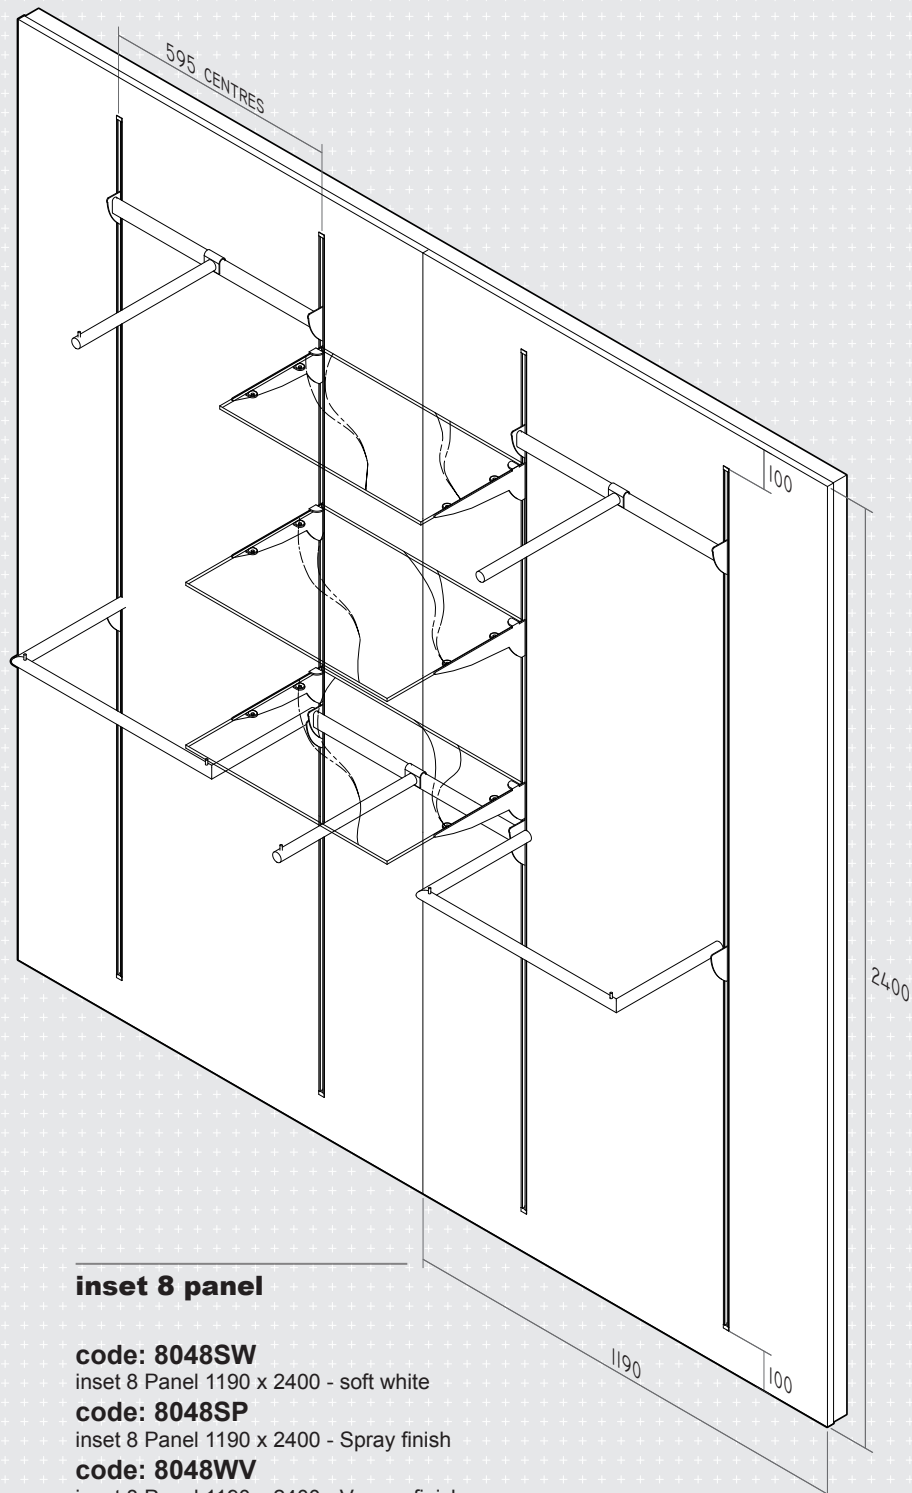

INSET 8

INSET 8

about inset 8

Inset 8 is a vertical adjustable slotted system of a black anodised slotted upright with anodised aluminium wrap extrusion.

The system appears as an 8mm shadow line when used with black anodised upright 8000AB and silver anodised wrap 8002AN

code: 8002AN

wrap for inset8 upright - anodised natural

standard centre distance: 595mm

cover cap

code: 8001SS

Pressed stainless steel cover cap (top & bottom)
only to be used in conjunction with wrap

inset 8 panel

code: 8048SW

inset 8 Panel 1190 x 2400 - soft white

code: 8048SP

inset 8 Panel 1190 x 2400 - Spray finish

code: 8048WV

inset 8 Panel 1190 x 2400 - Veneer finish

note:

panels can be provided with built up ends as required

stock items marked:

all dimensions in mm

all sizes nominal

display rail

code: 2081SC finish: satin chrome
code: 2081MC finish: mirror chrome
 length: 596

straight arm

code: 2080SC finish: satin chrome
code: 2080MC finish: mirror chrome
 length: 400