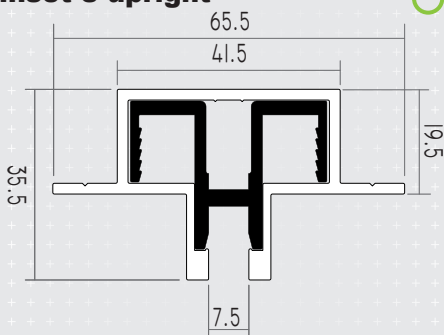

INSET 8

INSET 8

about inset 8

Inset 8 is a vertical adjustable slotted system of a black anodised slotted upright with anodised aluminium wrap extrusion.

The system appears as an 8mm shadow line when used with black anodised upright 8000AB and silver anodised wrap 8002AN

Uprights can also be used without the wrap
Panels are fixed via split battens.
Special items available on request.

inset 8 upright

code: 8000AB

inset8 upright - anodised black

code: 8000AN

inset8 upright - anodised natural

code: 8002AN

wrap for inset8 upright - anodised natural

standard centre distance: 595mm

cover cap

code: 8001SS

Pressed stainless steel cover cap (top & bottom)
only to be used in conjunction with wrap

inset 8 panel

stock items marked:

all dimensions in mm

all sizes nominal

display rail

code: 2081SC finish: satin chrome
code: 2081MC finish: mirror chrome
 length: 596

straight arm

code: 2080SC finish: satin chrome
code: 2080MC finish: mirror chrome
 length: 400