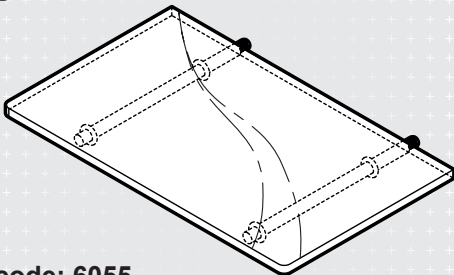

display arms

code: 6020

length: 100

code: 6030

length: 200

finish: stainless steel

shelf bracket

code: 6050

length: 150

finish: stainless steel

glass shelf

code: 6055

laminated safety glass shelf 250x150x6.4

code: 6056

opal laminated safety glass shelf 250x150x6.4

panel