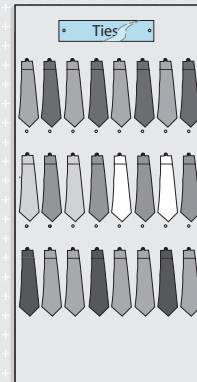

length: 150

finish: stainless steel

glass shelf

code: 6055

laminated safety glass shelf 250x150x6.4

code: 6056

opal laminated safety glass shelf 250x150x6.4

panel

code: 6005

micro Panel 600x2400 - soft white

code: 6006

micro Panel 600x2400 - spray finish

code: 6007

micro Panel 600x2400 - lacquered veneer

stock items marked:

all dimensions in mm