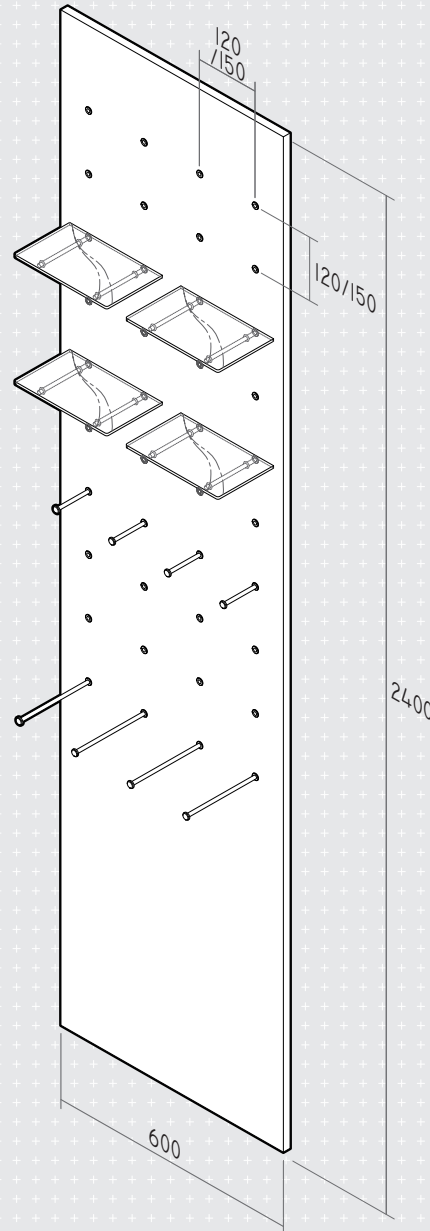

MICRO

MICRO

about micro

code: 6000

Sockets are supplied loose or pre-fixed into panels as desired. Typical centres 150 or 120.

Display fittings are brushed stainless steel

Special items available on request.

display arms

code: 6020

length: 100

code: 6030

length: 200

finish: stainless steel

shelf bracket

code: 6050

length: 150

finish: stainless steel

glass shelf

code: 6055

laminated safety glass shelf 250x150x6.4

code: 6056

opal laminated safety glass shelf 250x150x6.4

panel

code: 6005

micro Panel 600x2400 - soft white

code: 6006

micro Panel 600x2400 - spray finish

code: 6007

micro Panel 600x2400 - lacquered veneer

stock items marked:

all dimensions in mm